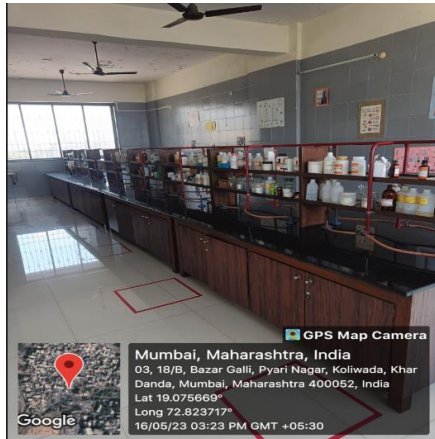

**Rizvi Education Society's
RIZVI COLLEGE OF EDUCATION
Khar (West), Mumbai- 400052**

AVAILABLE STUDENT SUPPORT FACILITIES IN INSTITUTION

SCIENCE LABORATORIES