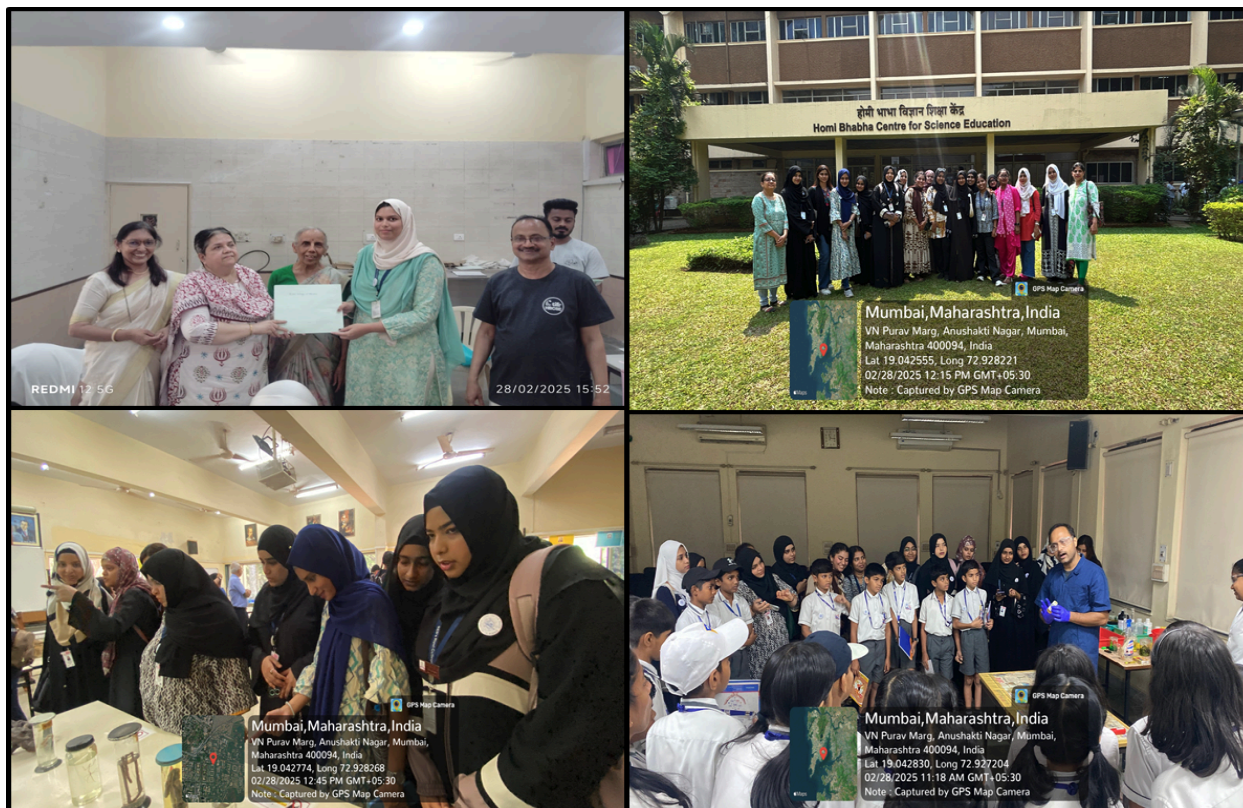

RIZVI EDUCATION SOCIETY'S RIZVI COLLEGE OF EDUCATION

Affiliated to University of Mumbai NCTE Recognized Institute (Code No: 123005)

NAAC Accreditation - 'B+' Grade (1st Cycle)

GOVIND PATIL MARG, KHAR DANDA, KHAR (W), MUMBAI – 400 052

Website: <http://bed.rizvi.edu.in/> email: rizvi.college.education@bed.rizvi.edu.in

Activity Summary Report: Visit to HBCSE for National Science Day

As part of the National Science Day celebrations, the Science and Mathematics Club of *Rizvi College of Education* organized an educational visit to the **Homi Bhabha Centre for Science Education (HBCSE)** on **28th February 2025**. The visit was attended by 18 First Year B.Ed. student-teachers, while the Second Year B.Ed. student-teachers actively participated in the poster-making competition held on campus. During the open-house event at HBCSE, student-teachers explored a wide array of live science exhibits, mathematical models, astronomy sessions, and innovation displays that celebrated the spirit of scientific inquiry and creativity. The interactive demonstrations provided valuable insights into how science, mathematics, and technology interconnect in real-world contexts.

Meanwhile, on the home campus, **Samreen Shaikh (SY B.Ed.)** represented the college in the poster competition and won the **First Prize** for her creative and impactful depiction of the theme, bringing pride to the institution. The event offered meaningful learning experiences, helping student-teachers develop inquiry-based, experiential, and creative approaches to teaching. It reinforced the club's commitment to nurturing scientifically aware and innovative educators capable of inspiring curiosity and exploration among future learners.